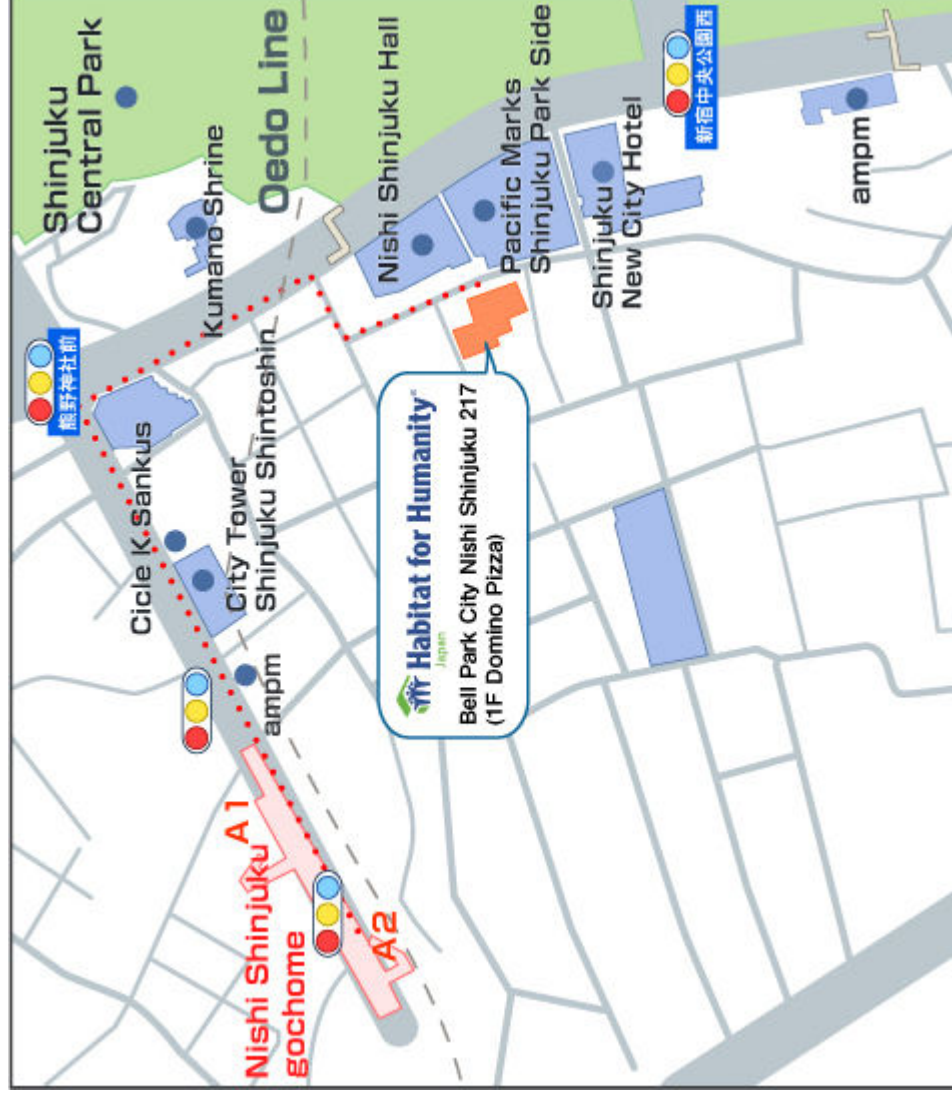

URL:

http://www.habitatjp.org/index_e.php

Nearest station

【Subway Oedo Line】

7 minutes walk from A2 exit at Nishi-Shinjuku Gocho-me Station.

7 minutes walk from A4 exit at Tocho-mae Station.

【JR】

15 minutes walk from exit 7 at Shinjuku Station.

【Keio Shinsen Line】

12 minutes walk from north exit at Hatsudai station.